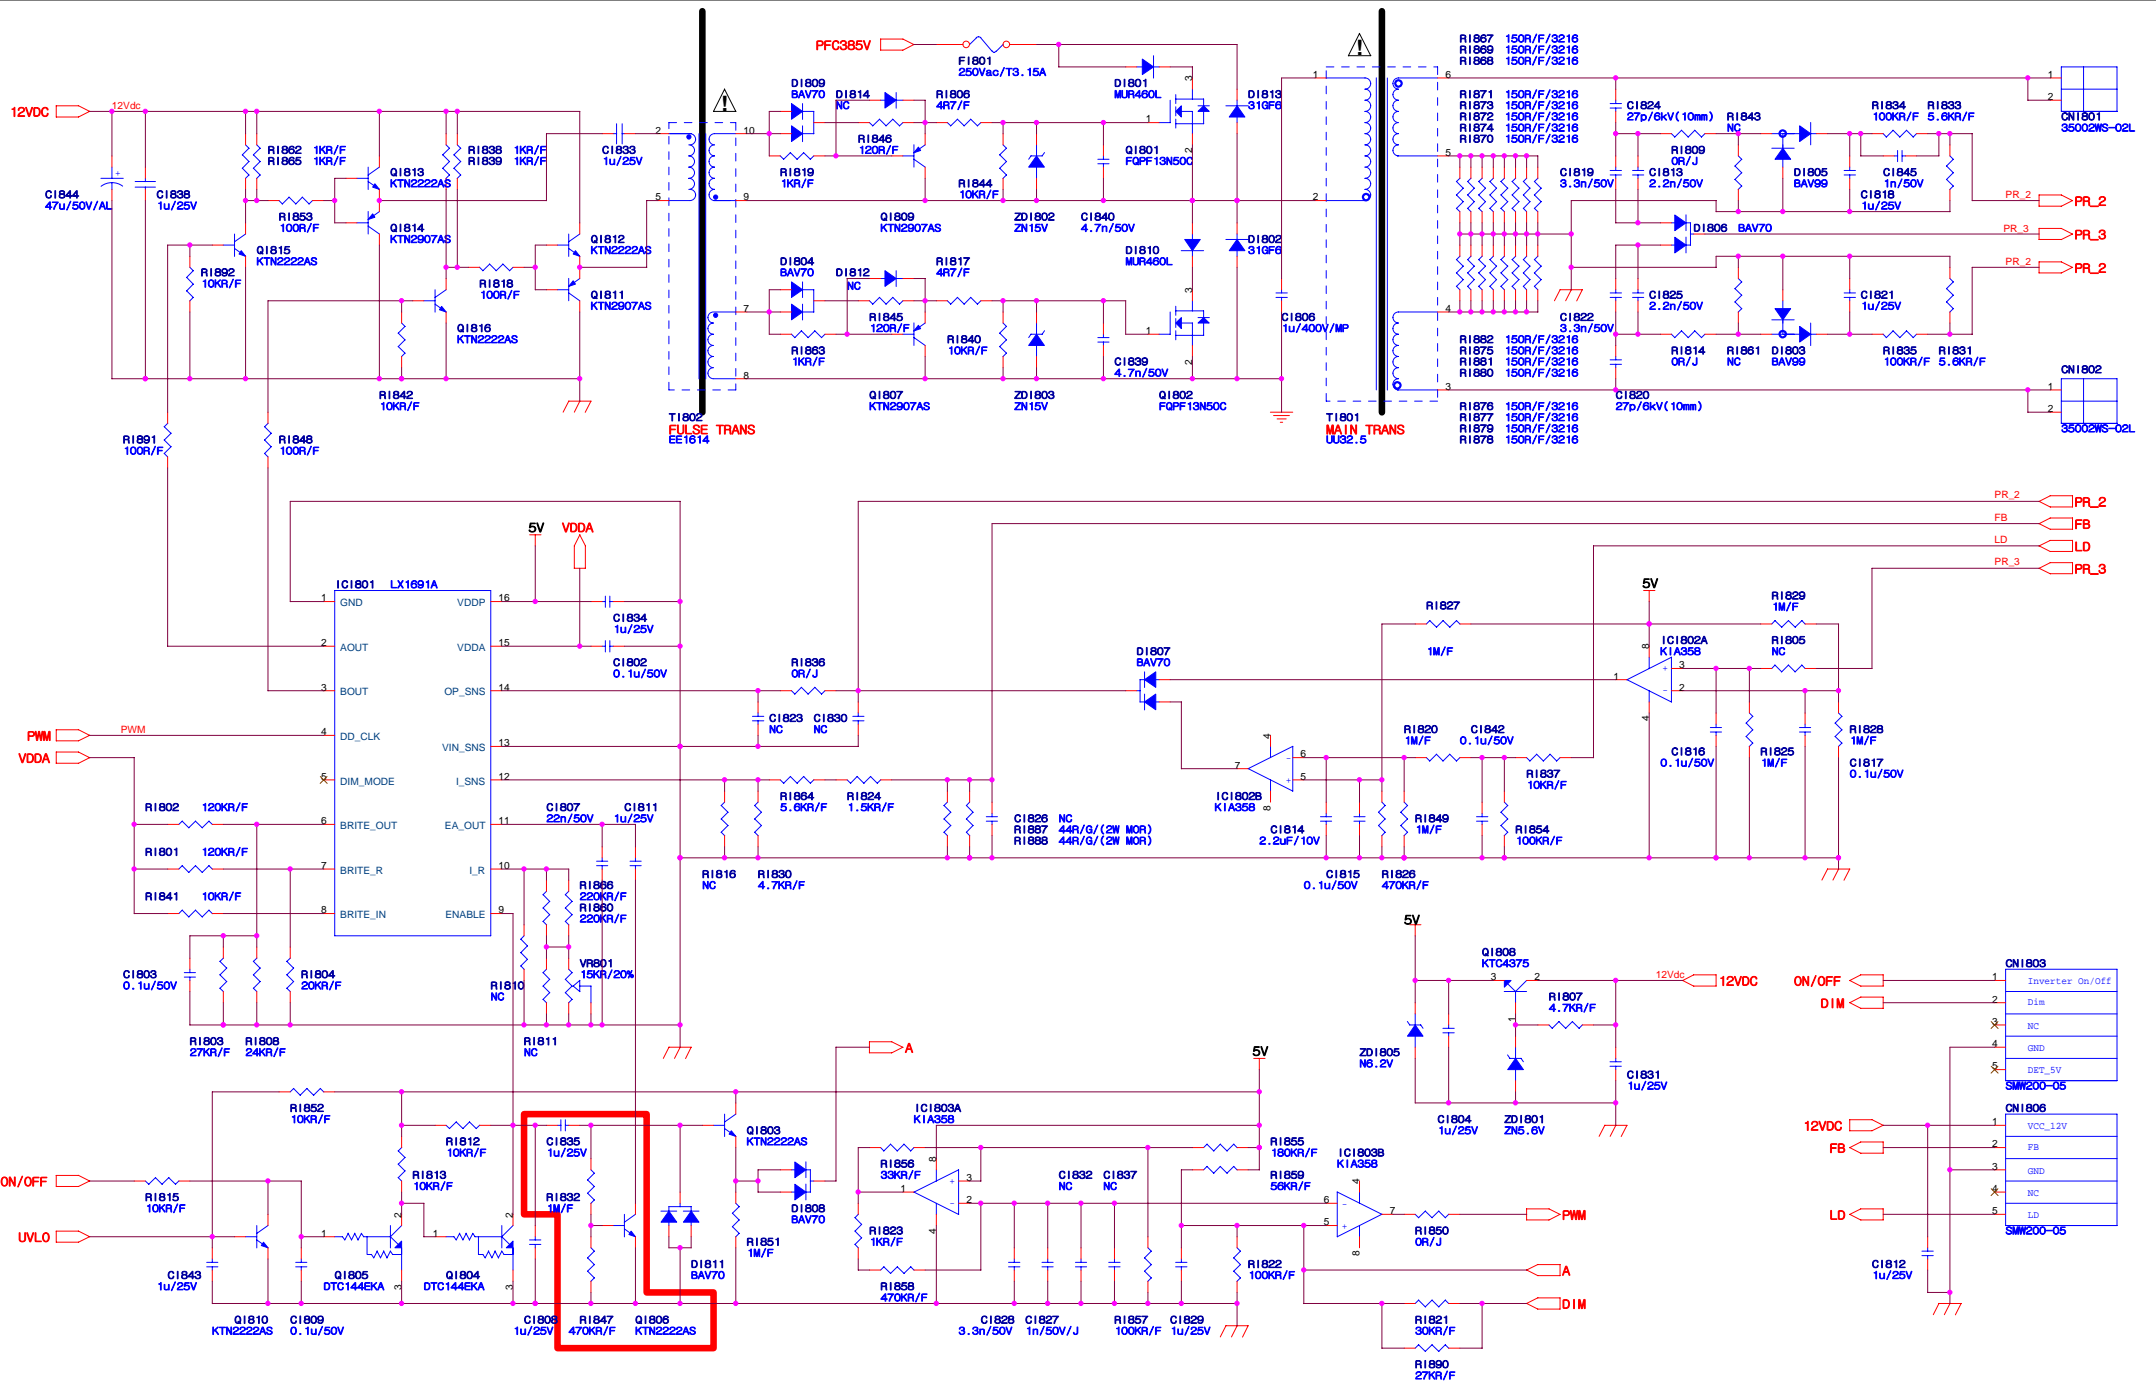

Thursday, July 12, 2007		
Title	PFC	
Size	Document Number	Rev
A3	<Doc>	
Date:	2006_06_07	Sheet 1 of 2

HOT COLD

Thursday, July 12, 2007

<b>SIP400B</b>	
Title STB+ MULTI	
Size Custom	Document Number <Doc>
Date:	Sheet 2 of 2

### SIP400B REV1.1 (R.C)

Title		
Size	Document Number	Rev
Custom		0.2
Date	Tuesday, March 27, 2007	Sheet 1 of 1