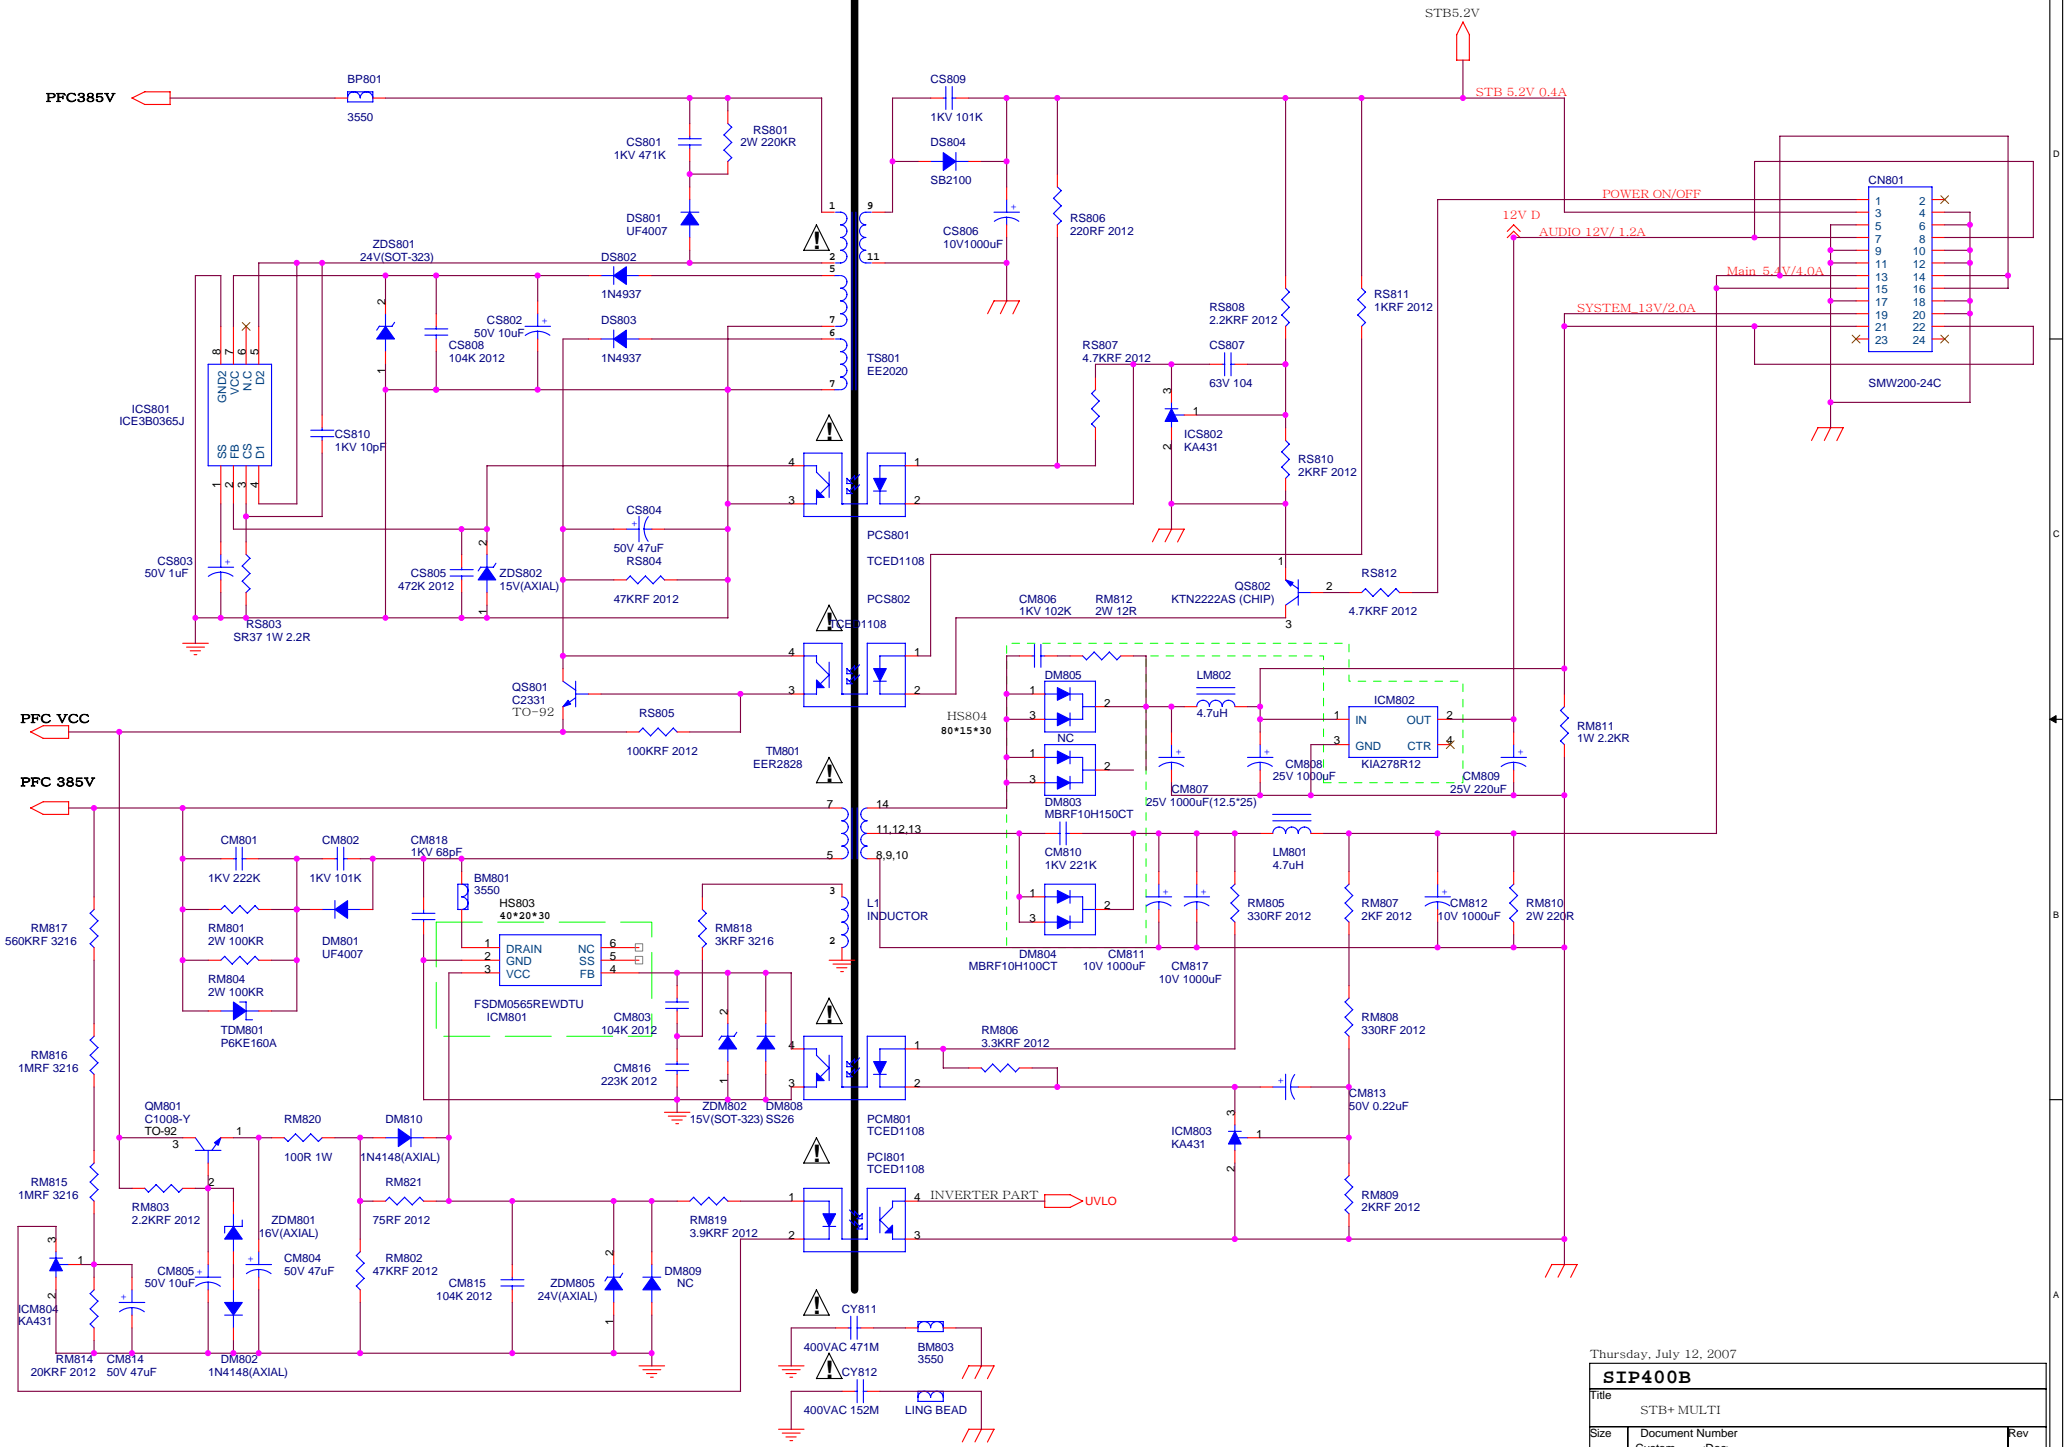

Thursday, July 12, 2007		
Title	PFC	
Size	Document Number	Rev
A3	<Doc>	
Date:	2006_06_07	Sheet 1 of 2

HOT COLD

Thursday, July 12, 2007

<b>SIP400B</b>	
Title STB+ MULTI	
Size Custom	Document Number <Doc>
Date:	Sheet 2 of 2

### SIP400B REV1.1 (R.C)

Title		
Size	Document Number	Rev
Custom		0.2
Date	Tuesday, March 27, 2007	Sheet 1 of 1