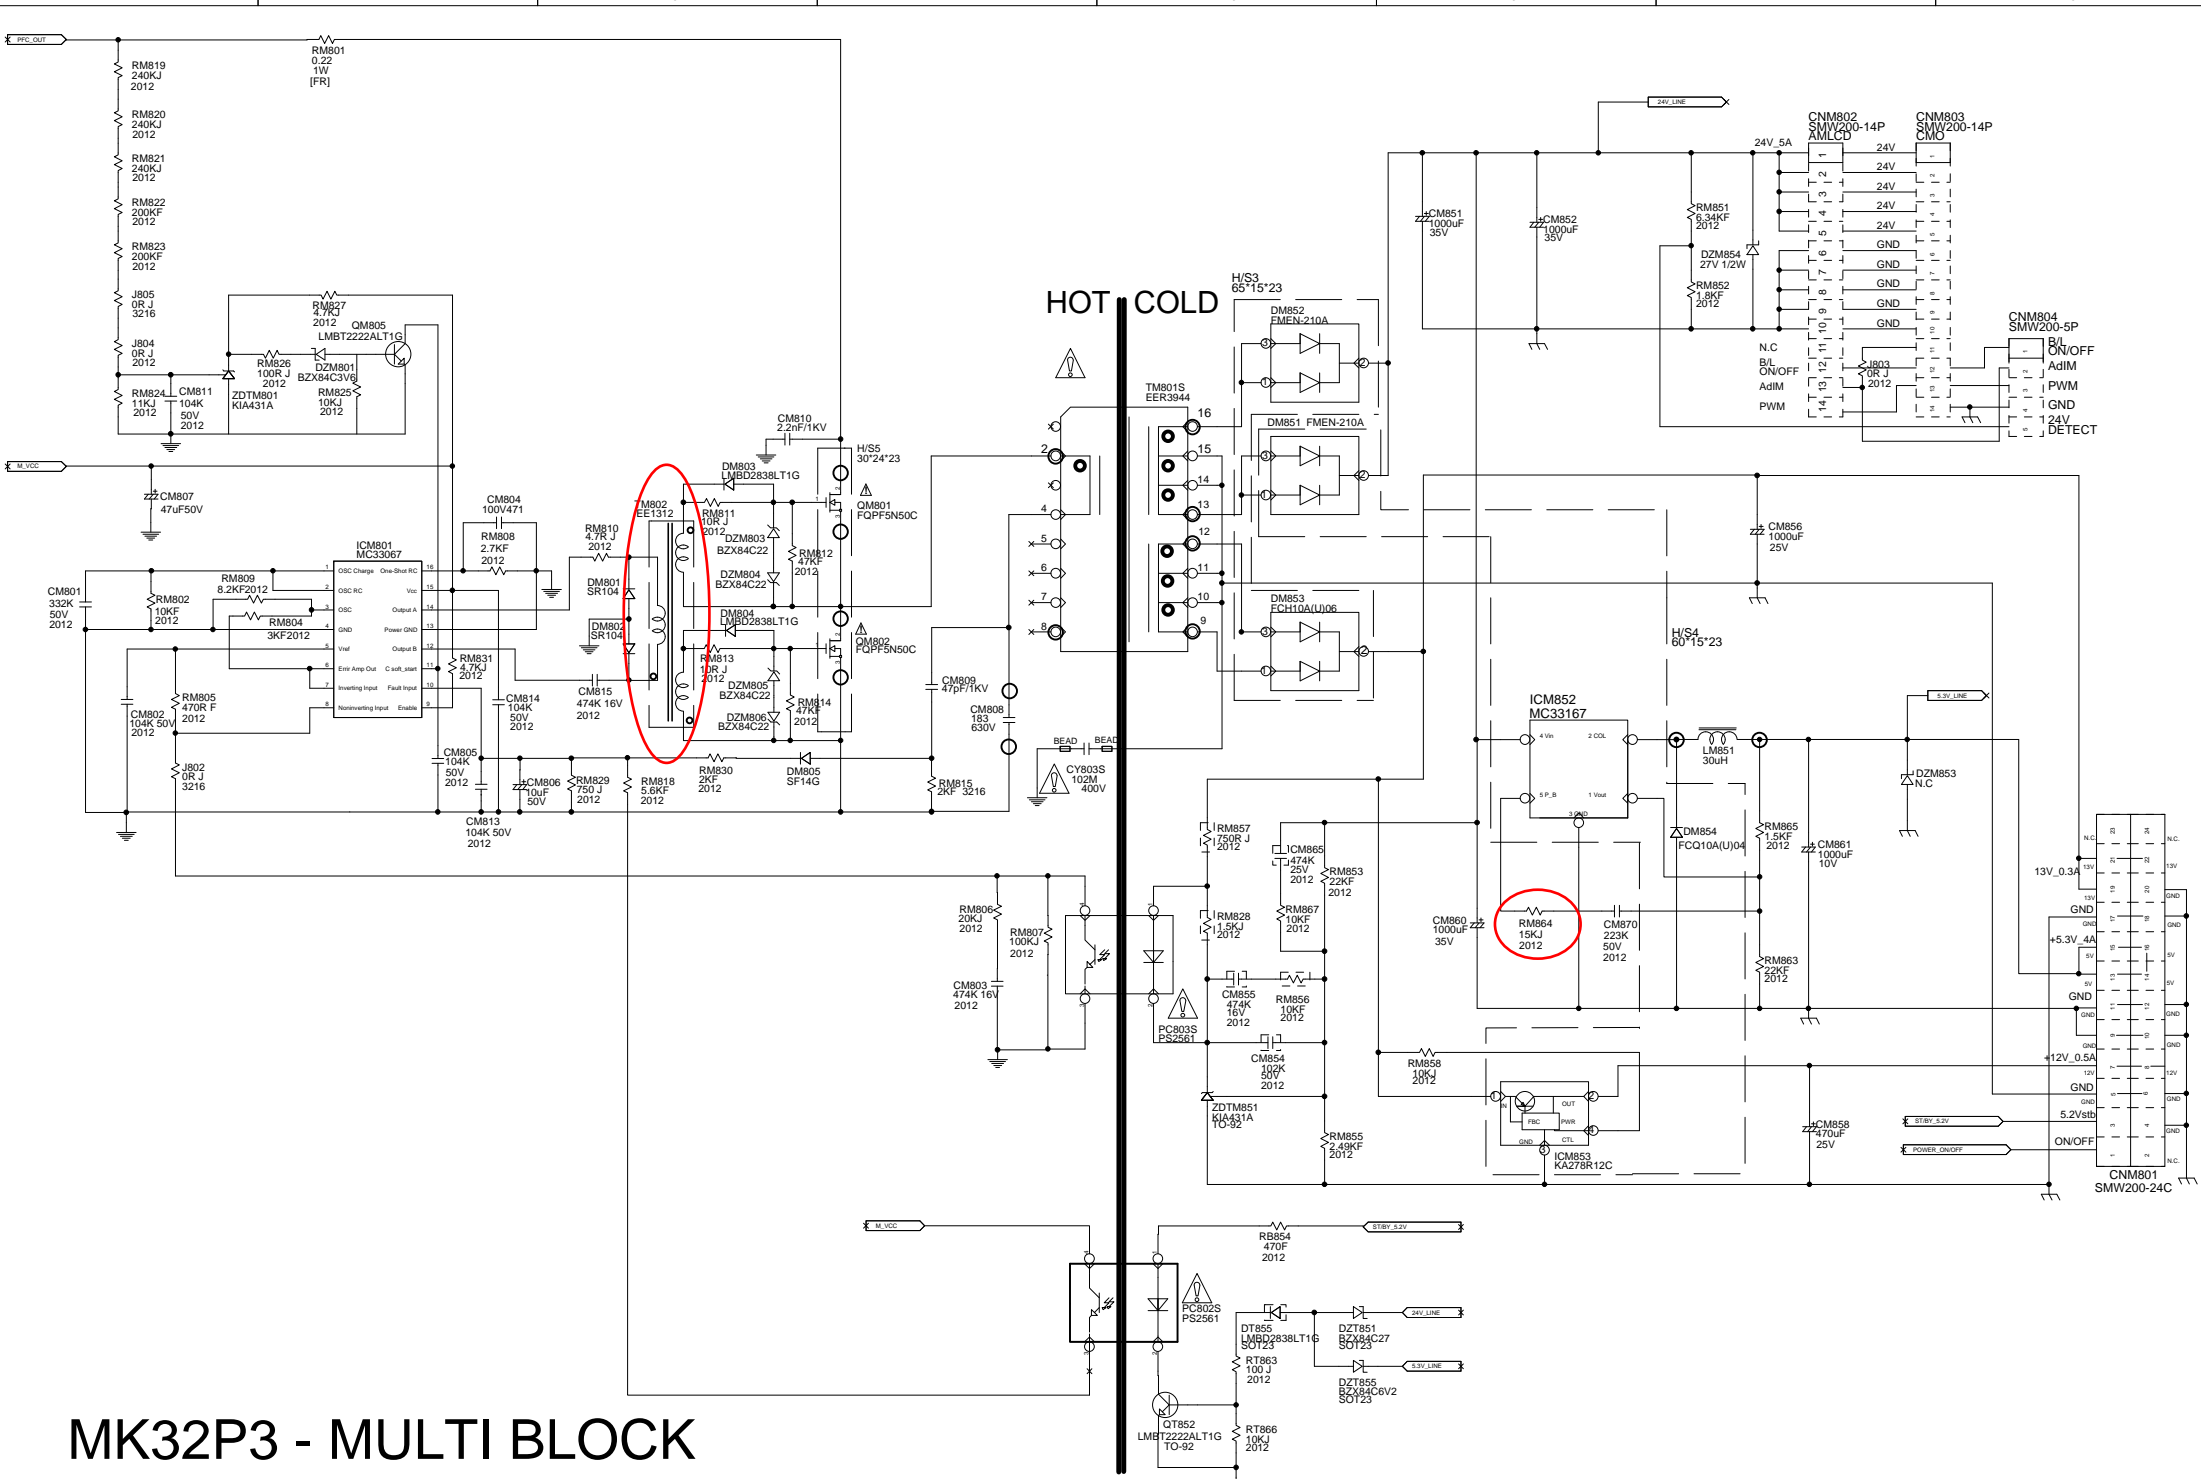

# MK32P3 - PFC, S/B BLOCK

DONGYANG E&P INC.

|       |       |       |       |
|-------|-------|-------|-------|
| Title |       | Title |       |
| Size  | No.   | Rev.  | Title |
| Title | Title | Title | Title |
| File  | Title | Dep   | Title |

# MK32P3 - MULTI BLOCK

DONGYANG E&P INC.

|      |                |      |       |       |
|------|----------------|------|-------|-------|
| Titb | MK32P VE_MULTI |      | Titb  |       |
| Size | No.            | Rev. | Titb  |       |
| FILE | TITLE          | DATE | TITLE | TITLE |
| FILE | TITLE          | DATE | TITLE | TITLE |