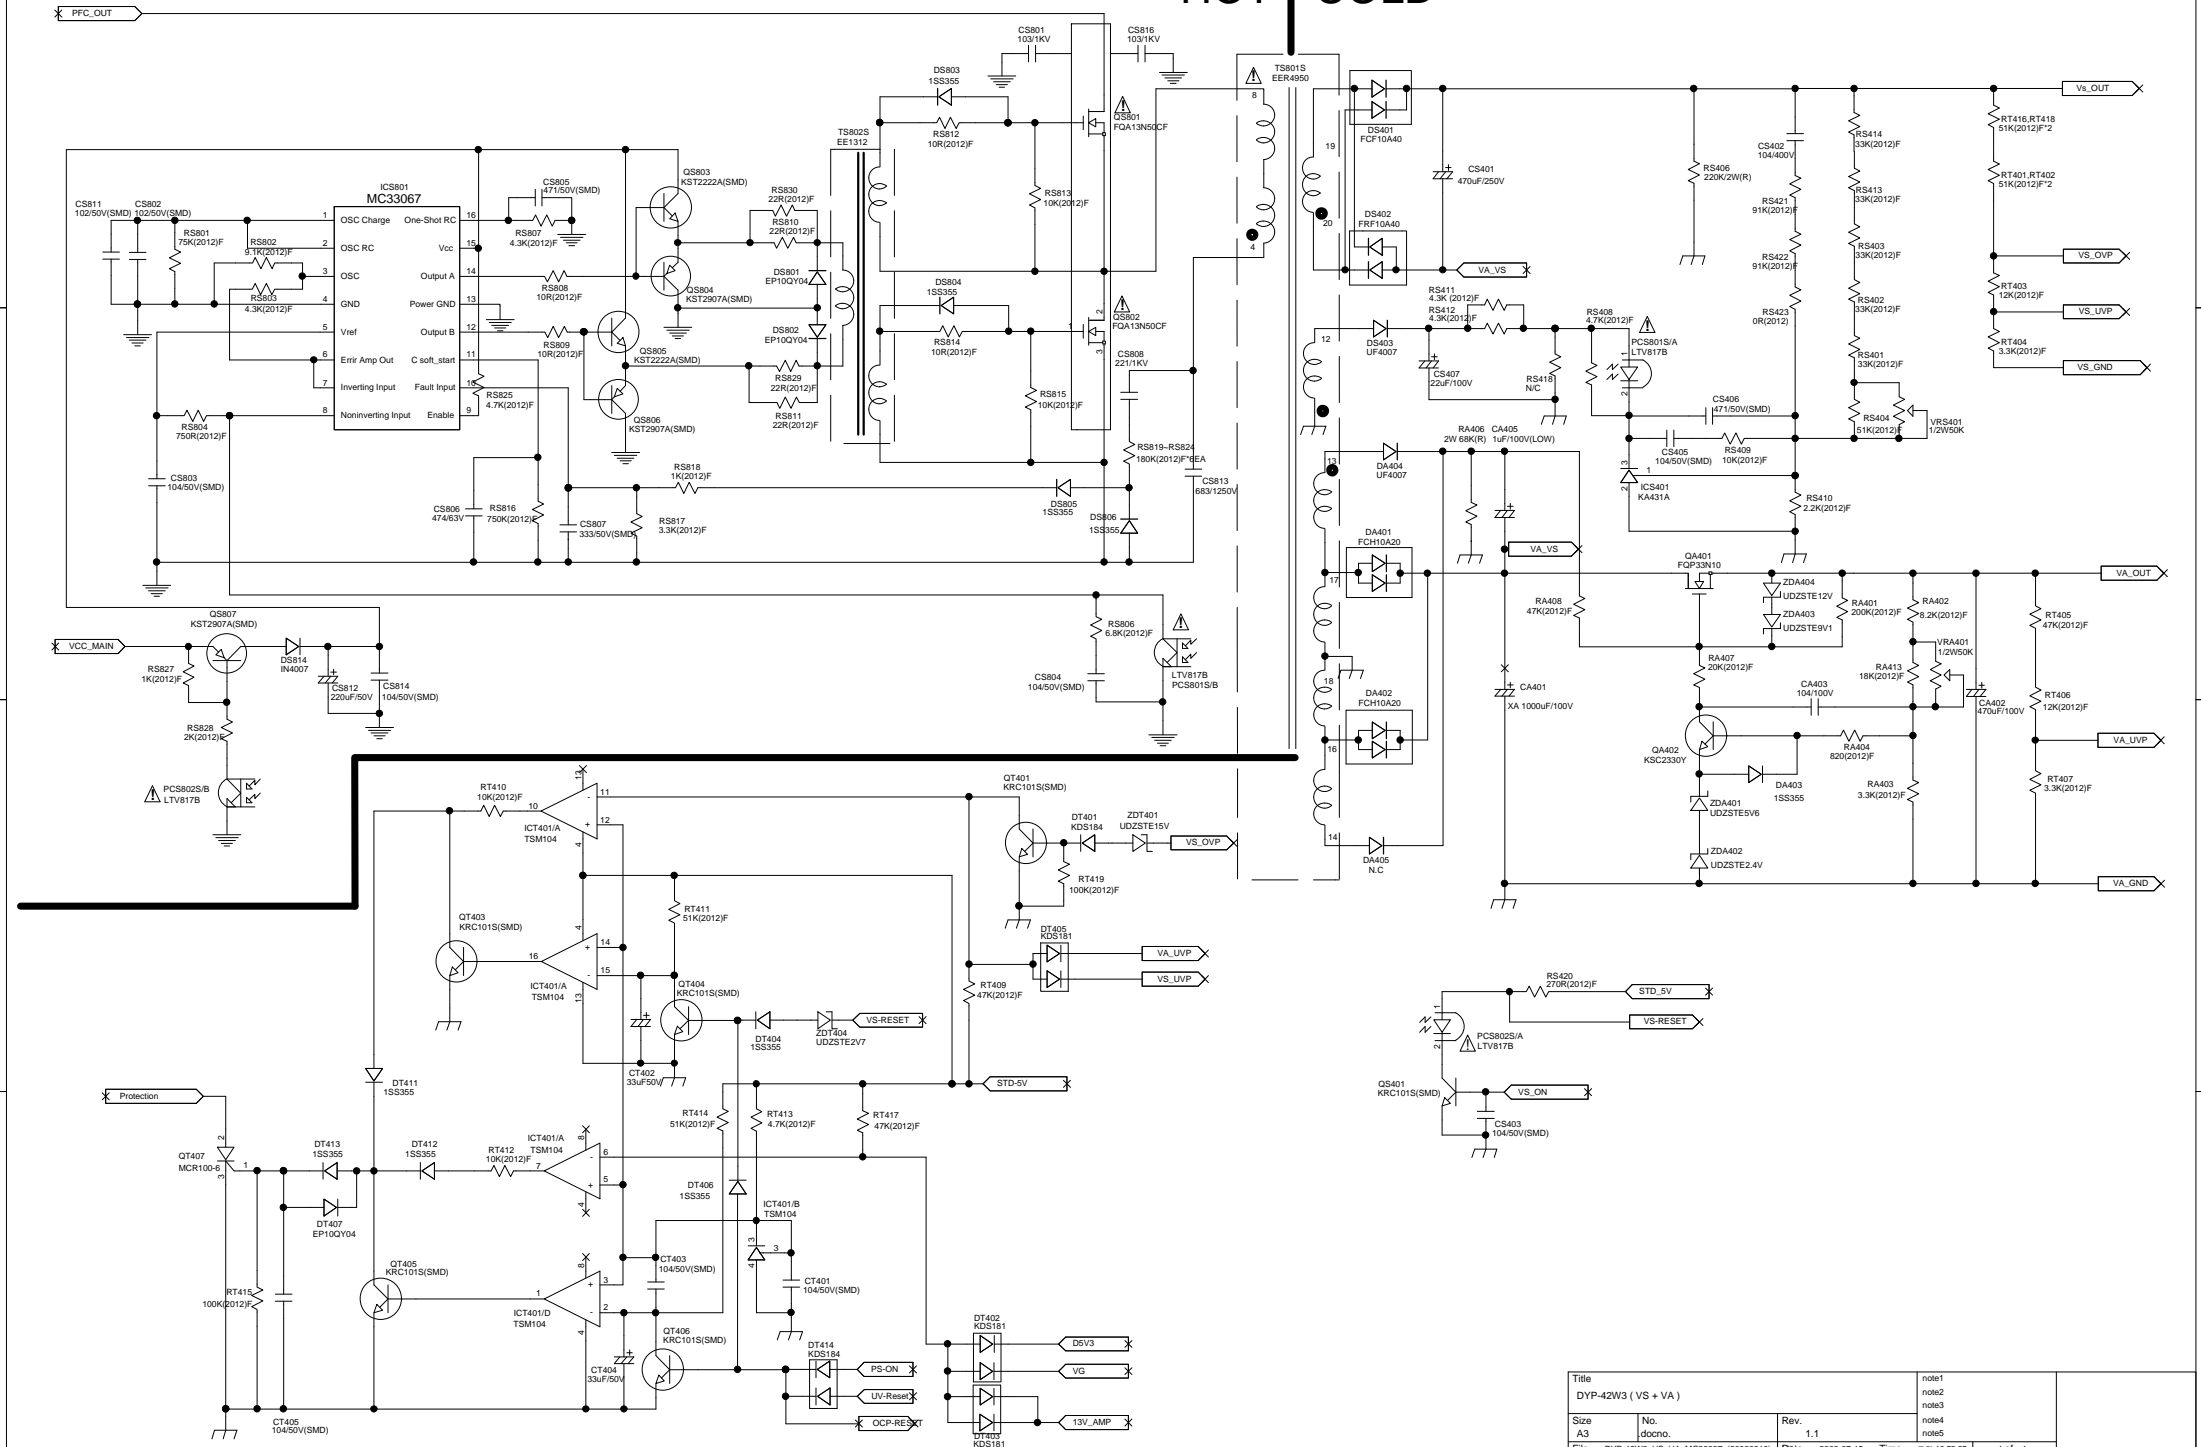

Title DYP-42W3(Vmulti)		note1	DONG YANG E & P
Size A4	No. docno.	note2	
Rev. 1.1		note3	
File DYP-W3_VM_FSDM0765RE.schfile	Date 2008-06-10	Time 8:37:18	
		3 of 4	

VS(MC33067)+VA(DROP)

HOT COLD

Title		DYP-42W3 (VS + VA)		note1
Size		No.	Rev.	note2
A3	docno.	1.1		note3
File		DYP-42W3_VS+VA_MC33067_(20080610).4	Date	note4
		2008-07-15	Time	note5
		2:21:05.25		4 of 4